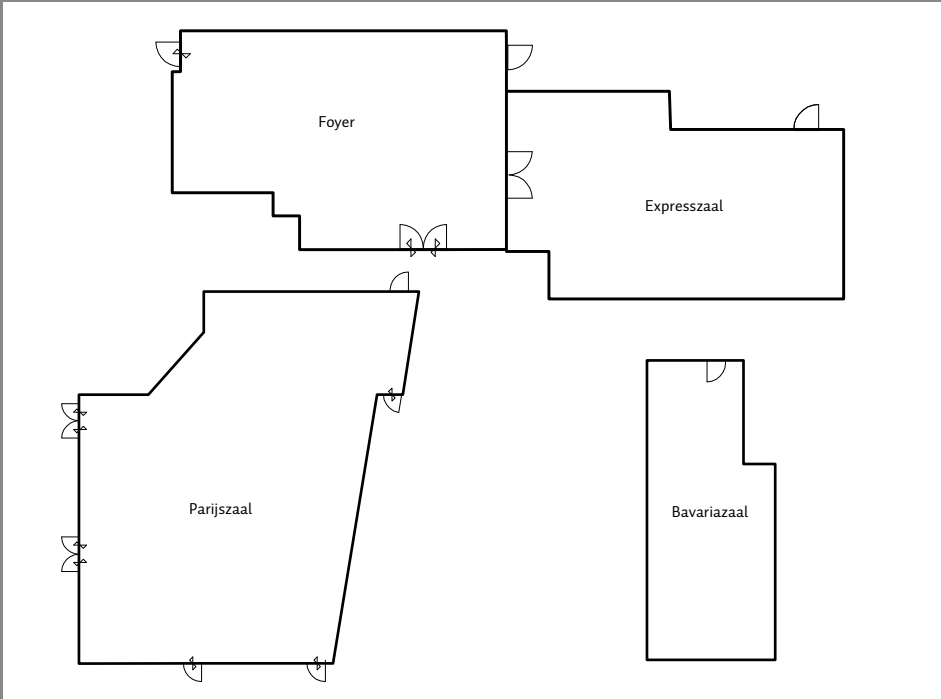

Carré  
Max. 55 pers.

U-vorm  
Max. 35 pers.

Theater  
Max. 90 pers.

Cabaret  
Max. 60 pers.

School  
Max. 60 pers.

Diner  
Max. 100 pers.

Our banqueting team enjoys being of service to you with the organization of your event. From making the reservation to welcoming your guests; your contact person will ensure that your event will be a major success. Depending on your wishes we can complete your event with a culinary dinner, a stay or a nice drink to end the day. We would be glad to provide in a tailor-made proposal, so please do not hesitate to contact us.

### TECHINCAL INFORMATION / TECHNISCHE INFORMATIE

Size & Set up Maat & Opstelling	Size Afmeting	Height cm Hoogte cm	M <sup>2</sup>	Daylight Daglicht	Theatre Theater	Carré	U-shape U-vorm	School/Cabaret	Dinner Diner	Drink Borrel
Expresszaal	12,75 x 5,25	2,2	65	no/nee	42	26	20	40	40	50
Foyer	12,9 x 5,3	2,2	70	yes/ja	-	-	-	-	36	100
Expresszaal + Foyer	25,65 x 5,3	2,2	135	yes/ja	-	-	-	-	76	150
Parijszaal	14,5 x 14,5	2,8	211	no/nee	90	55	35	60	100	200
Bavariazaal	13,6 + 5,7	2,5	75	no/nee	50	24	20	35	-	-