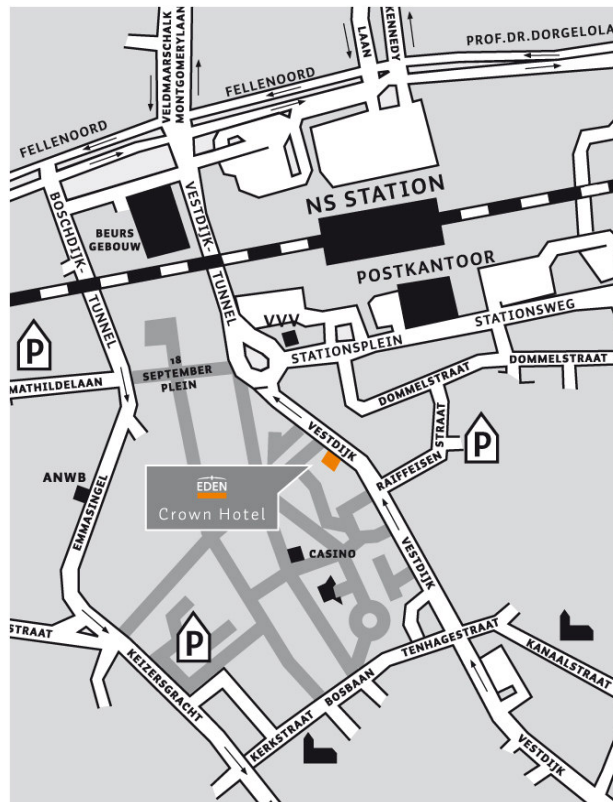

Directions

By car

From A2 & A67: Take exit Centrum/Son/Helmond onto the A58. At the T-junction turn right, then next right. At the second traffic lights turn left and follow the signs to Heuvelgalerie/Holland Casino. At the 7th traffic lights turn left, then at 2nd traffic lights turn left again. After the 2nd traffic lights and just before the 3rd traffic lights you will find the Eden Crown Hotel on your left, next to the ABN AMRO Bank.

Just before the Eden Crown Hotel you can turn right into the Raiffeisenstraat for the hotel parking with a restricted number of parking places. Both the hotel parking as well as Q-Park Heuvelgalerie are situated within walking distance of the hotel. Due to one-way traffic it's better to first park the car and then walk to the hotel.

Parking

- The hotel parking is situated in the **Raiffeisenstraat** (24/7). Via the intercom you can check in and we will open the gate of the parking. As soon as you have parked the car you can walk to the hotel by walking back on the Raiffeisenstraat to the Vestdijk and turn right at the Vestdijk. You can find the Eden Crown Hotel on your left hand side before the traffic lights. Parking tickets can be bought at check out, the parking costs will be charged. The parking costs will be charged at check-out. As we only have a restricted number of parking places you can also choose to park at the nearby underground car parking mentioned below.

- **Q-park Holland Casino Heuvelgalerie (24/7)**; Ten Hagestraat. Follow directional signs “Heuvelgalerie”. Park your car in the underground car park and take the elevator / stairs to the ground floor. Leave the shopping mall at the Vestdijk exit, turn to the left and you can find the Eden Crown Hotel on your left hand side before the traffic lights.